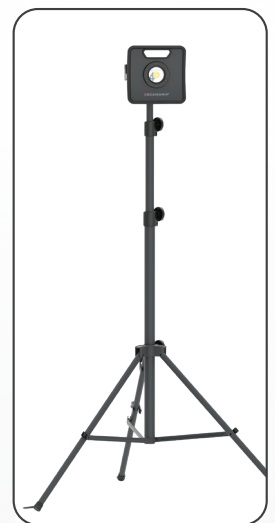

NOVA 4K

Outstanding 4000 lumen COB LED work light

NOVA 4K is a universal all-round work light giving you endless application possibilities in every working environment.

Compared to the previous version, **NOVA 4K has been upgraded from 3000 lumen to 4000 lumen**, providing much more light. The light dimmer function makes it possible to adjust the light into five different levels.

The sturdiness of the NOVA 4K makes it endure the rough, wet and dirty environment at the construction site, and can be used for outdoor work under all kinds of weather conditions. The unique COB LED technology delivers extremely high light output, with a uniform and completely even illumination. The CRI value is close to that of daylight, and the NOVA housing is made of a robust diecasted aluminum, resistant to strong strokes, shocks and vibration - perfect for a working environment.

The NOVA design is elegant, with an integrated carrying handle and a stand for direct mounting on the SCANGRIP TRIPOD.

NEW
UPGRADED
VERSION

DESIGNED BY
SCANGRIP
IN DENMARK

TECHNICAL SPECIFICATIONS

High efficiency COB LED
170 lm/W
6000 lux@0.5m
4000 lm@100% / 3000 lm@75% /
2000 lm@50% / 1000 lm@25% /
400 lm@10%
5m cable/ 3x1mm² H05RN-F
IP67
IK07
2.38 kg
235x88x233 mm