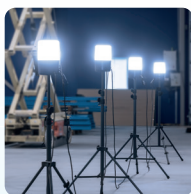

AREA LITE CO is with power outlet. More lamps can be connected in a string by the power outlet which can also be used as power source for various tools and machinery.