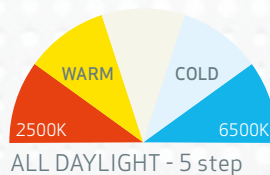

The SCANGRIP POWER SOLUTION provides you with unlimited availability to light. Easily you can insert a new fully charged battery and continue the work while another battery is charging. Or you can simply add the charger directly to the lamp to get power supply. The integrated battery backup function prevents you from being without light at any time. Supplied with a built-in power bank with USB outlet to charge mobile devices.

With the BLUETOOTH lighting control app you are able to control and adjust both the light output and the colour temperatures, along with a range of other useful, wireless functions improving daily work efficiency.

The SCANGRIP DIFFUSER 03.5751 accessory gives you increased functionality and new possibilities to adapt your work light even further to the specific work task. The light diffuser spreads and softens the light while avoiding hard shadows. It is easy and safe to mount the cover on your SCANGRIP lamp.

TECHNICAL SPECIFICATIONS

Ultra high **CRI+** COB LED
96 **CRI+**
2500-6500 KELVIN
1100-11000 lux@0.5m
8000 lm@100% / 6000 lm@75% /
4000 lm@50% / 2000 lm@25% / 800 lm@10%
1-10h operating time, Backup: 1h@10%/800lm
1.5h charging time @80%
11.1V/8000mAh Li-ion, Backup: 7.4/1000mAh
IK07
IP67
3.6 kg
incl. SPS BATTERY 8Ah 03.6004 and SPS
CHARGING SYSTEM 85W 03.6008

MULTIMATCH 8

Item no. 03.5654