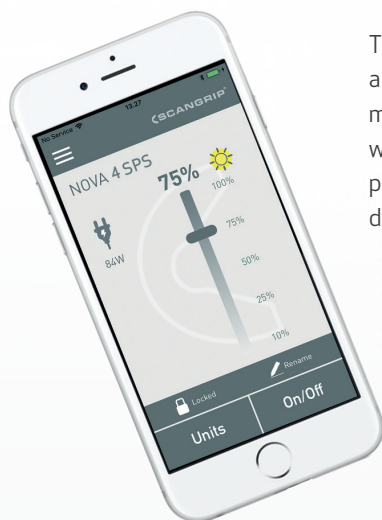

NOVA 4 SPS

High efficiency COB LED work light with exchangeable battery

ORIGINAL
SCANGRIP

SINCE 1906

The powerful and sturdy NOVA 4 SPS features the latest COB LED technology and provides up to 4000 lumen making it a universal all-round work light for the demanding professional user.

With the integrated BLUETOOTH light control you get an extraordinary possibility to turn on/off up to four work lights and adjust the light output into five different levels to suit the work task in question through your mobile device. This new feature saves time from manual operation and increases work efficiency on a daily basis.